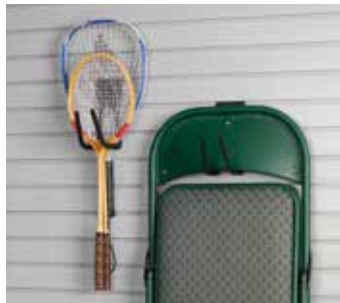

ORGwall accessories

Single Hook

Hoop Hook

Hand Tool Rack

Small Basket

4" Double Hook

8" Double Hook

Magnetic Tool Bar

Medium Basket

Big Hook

Bike Hook

Spray Can Rack

Large Basket

Handle Hook

Horizontal Hook

Paper Towel Bar